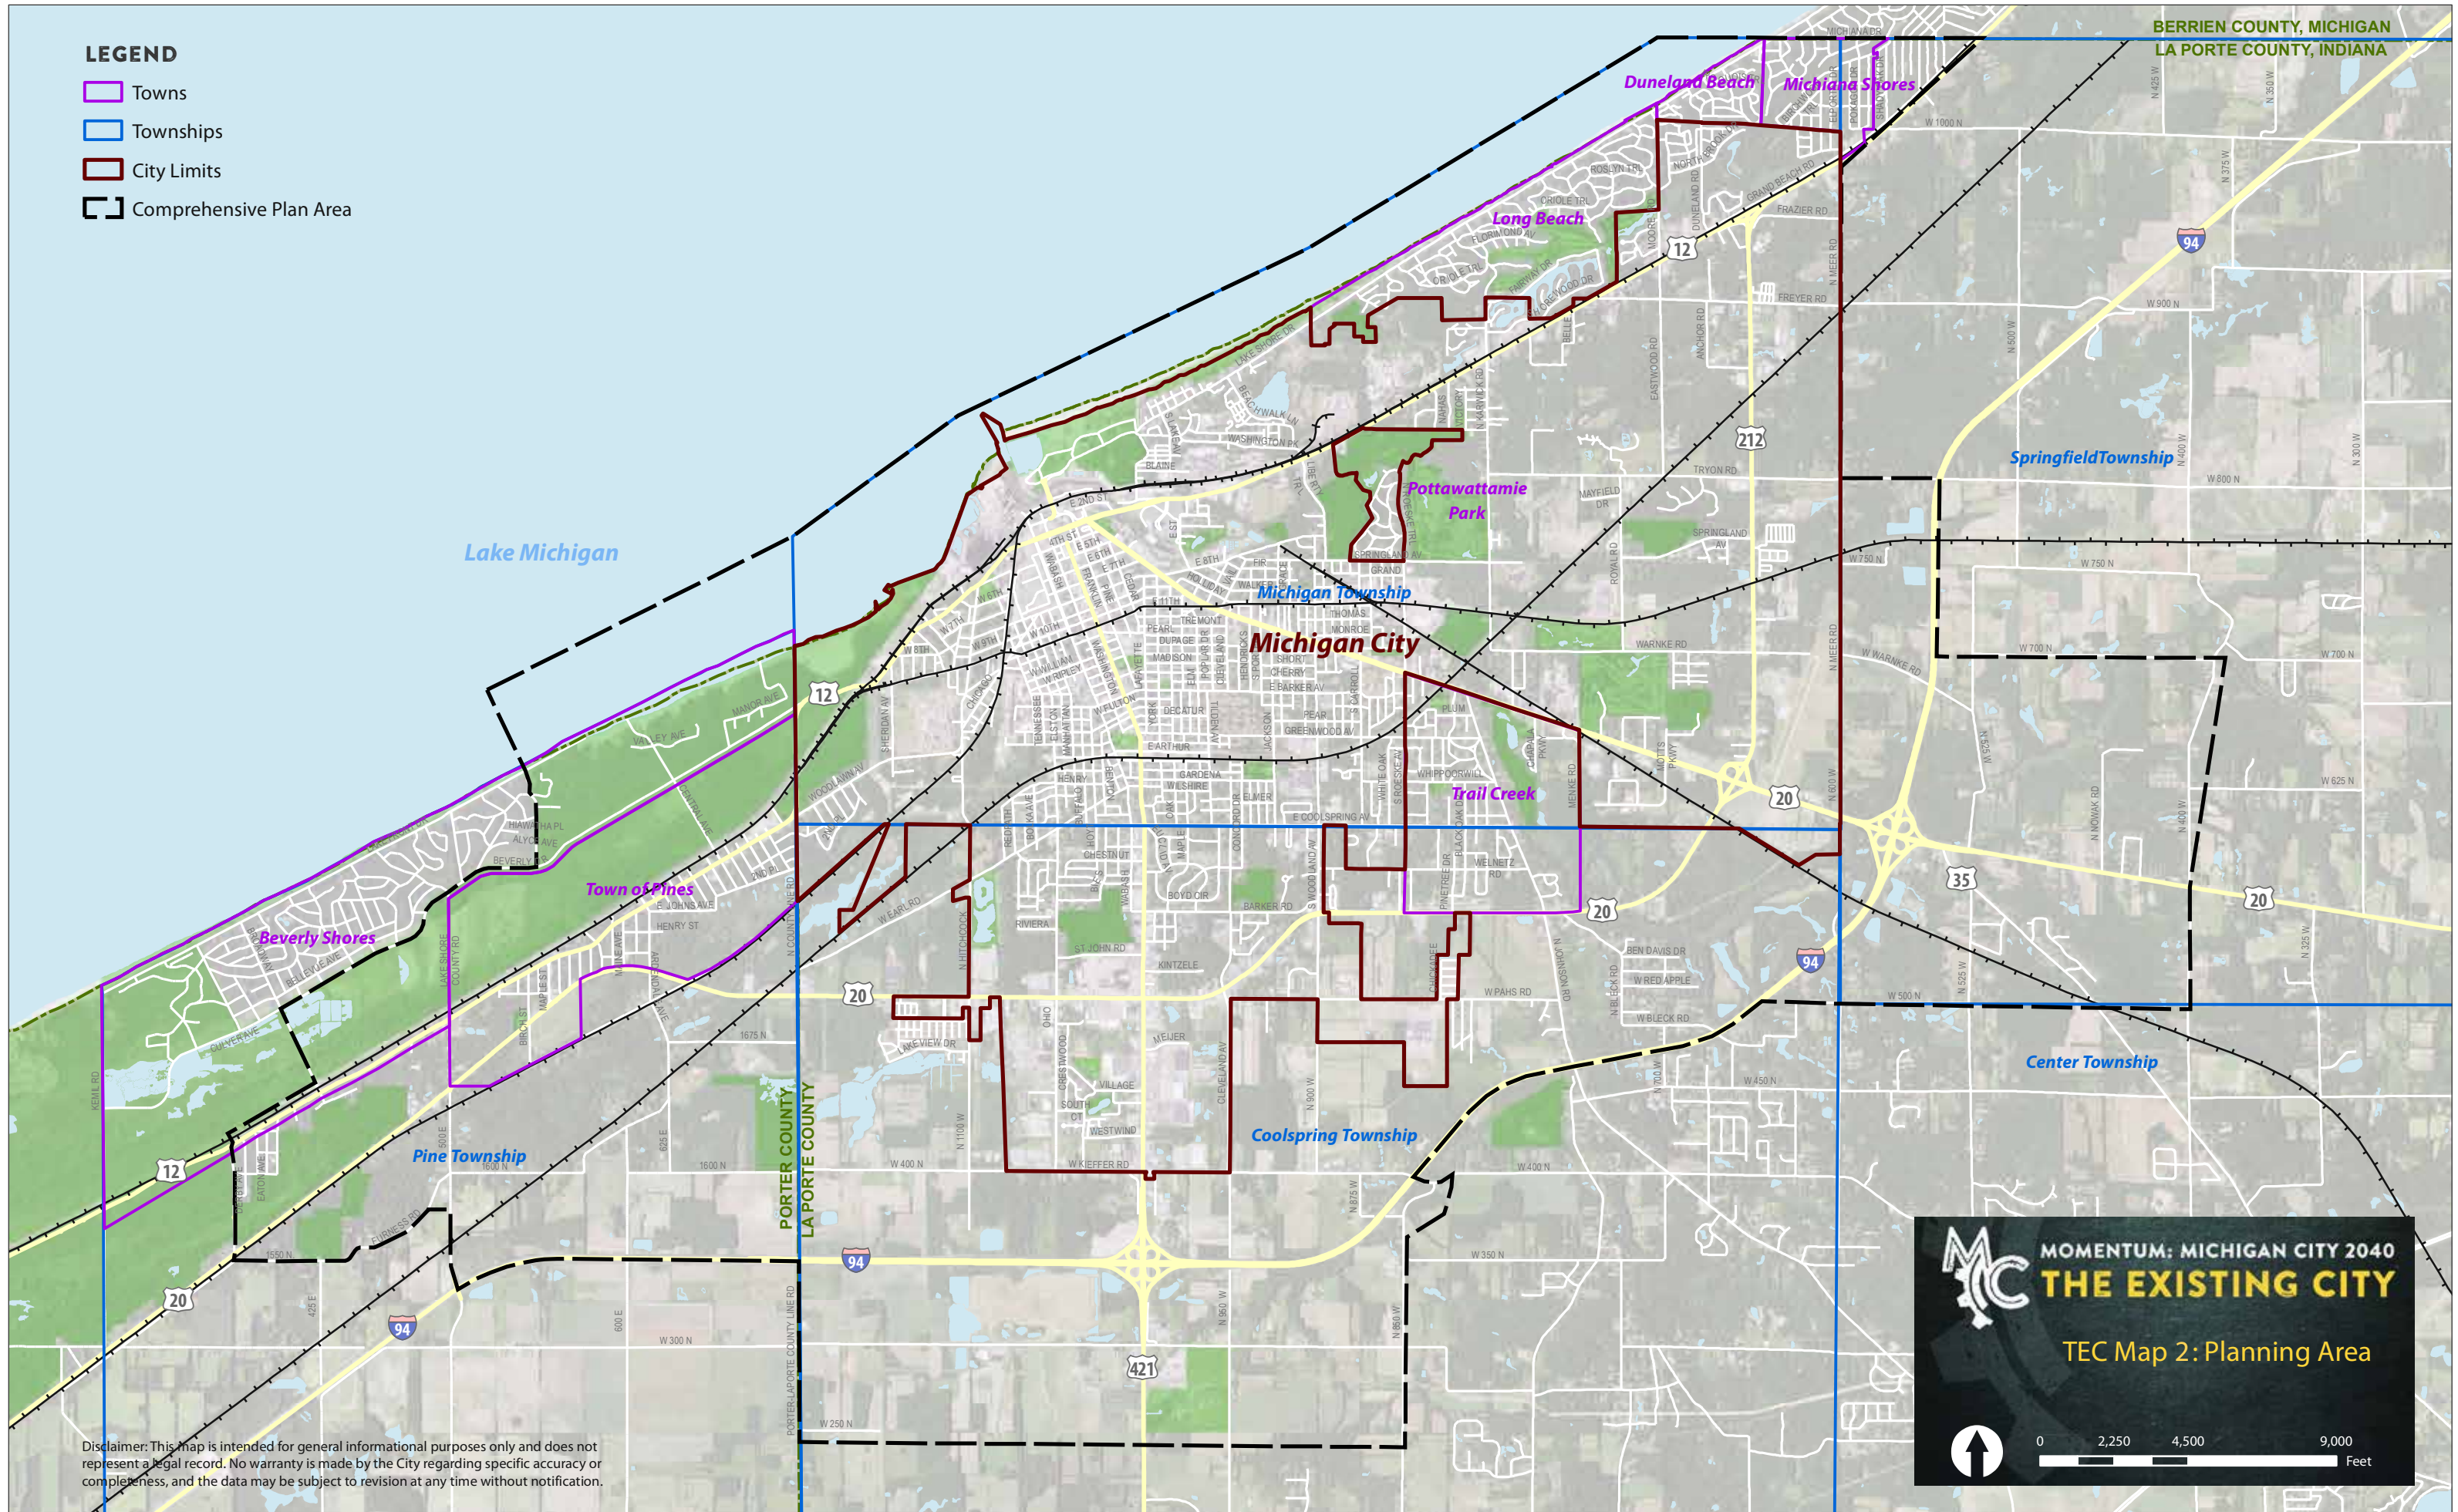

LEGEND

-  Towns
-  Townships
-  City Limits
-  Comprehensive Plan Area

Disclaimer: This map is intended for general informational purposes only and does not represent a legal record. No warranty is made by the City regarding specific accuracy or completeness, and the data may be subject to revision at any time without notification.

 **MOMENTUM: MICHIGAN CITY 2040**
THE EXISTING CITY
TEC Map 2: Planning Area

0 2,250 4,500 9,000 Feet